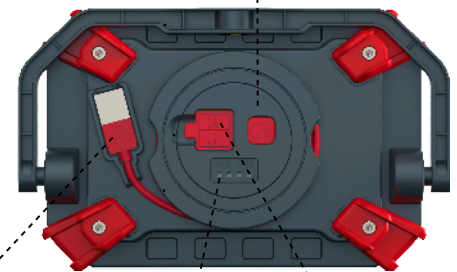

**1000**  
LUMENS

**TWIST BEZEL TO CHANGE BEAM**  
VARIABLE FOCUSING BEAM

Compact - Easy to carry and store

Rotating stand and handle

Rugged bumper protection

Aluminum body with heat sink

2 Position power switch with dimmable function

USB output charging port

Battery charge level indicator

Charging power input

**SPECIFICATIONS**

Run Time	4 HR H / 8 HR L
LED Type	COB LED
Charge Time	3.5H
Beam Distance	25 m
Impact Rating	1M
Water Resistant	Yes
Rechargeable	Micro USB

Battery	13.7V 4400mAh
Material	ABS / Nylon
Warranty	1 Year Limited
Length	7.25 IN / 18.41 CM
Width	4.25 / 10.79CM
Height	2.50 IN / 6.35 CM
Weight	1.23 Lbs. / 4.8 G

Strong, detachable magnetic base

**XLF1000-GR**