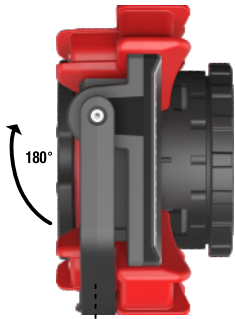

**1000**  
LUMENS

**TWIST BEZEL TO CHANGE BEAM**  
VARIABLE FOCUSING BEAM

Compact - Easy to carry and store

Rotating stand and handle

Rugged bumper protection

Aluminum body with heat sink

2 Position power switch with dimmable function

USB output charging port

Battery charge level indicator

Charging power input

**SPECIFICATIONS**

Run Time	4 HR H / 8 HR L
LED Type	COB LED
Charge Time	3.5H
Beam Distance	25 m
Impact Rating	1M
Water Resistant	Yes
Rechargeable	Micro USB

Battery	13.7V 4400mAh
Material	ABS / Nylon
Warranty	1 Year Limited
Length	7.25 IN / 18.41 CM
Width	4.25 / 10.79CM
Height	2.50 IN / 6.35 CM
Weight	1.23 Lbs. / 4.8 G

Strong, detachable magnetic base

**XLF1000-GR**