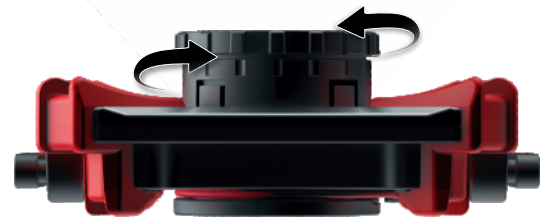

**1000**  
LUMENS

**TWIST BEZEL TO CHANGE BEAM**  
VARIABLE FOCUSING BEAM

Compact - Easy to carry and store

Rotating stand and handle

Rugged bumper protection

Aluminum body with heat sink

2 Position power switch with dimmable function

USB output charging port

Battery charge level indicator

Charging power input

**SPECIFICATIONS**

Run Time	4 HR H / 8 HR L
LED Type	COB LED
Charge Time	3.5H
Beam Distance	25 m
Impact Rating	1M
Water Resistant	Yes
Rechargeable	Micro USB

Battery	13.7V 4400mAh
Material	ABS / Nylon
Warranty	1 Year Limited
Length	7.25 IN / 18.41 CM
Width	4.25 / 10.79CM
Height	2.50 IN / 6.35 CM
Weight	1.23 Lbs. / 4.8 G

Strong, detachable magnetic base

**XLF1000-GR**